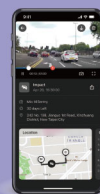

- Multi-channel recording
- Parking mode
- OTA Speedcam update
- AI safety warning

- E-Mirror Type Dashcam
- Design for seamless car integration
- Compact and separated design