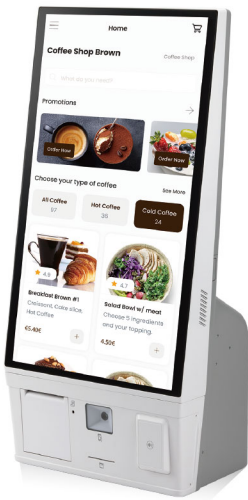

MiVue™ MK50 **STARVIS 2**

- 5.5" IPS touch screen display
- 1,000 nits display screen minimizes reflection interference
- Compatible with Apple Carplay/Android Auto
- Dual cam image sensor with technology of STARVIS 2™ developed by Sony
- Supports Electric Image Stabilization (EIS)
- 60fps high speed recording & HDR
- Auto/Manual Brightness Adjust
- Built-in WIFI/ GPS/ Bluetooth
- Support passive parking mode
- IP67 waterproof design
- Compatible with Ram mount
- Supports tire pressure sensor (optional)

MioSERV S270 | Self-Service Kiosk

Enterprise-ready solution

- Large 27" full HD multi-touch screen in an optimized footprint
- Powered by reliable and proven Qualcomm/Intel platforms
- Choose between Android or Windows OS